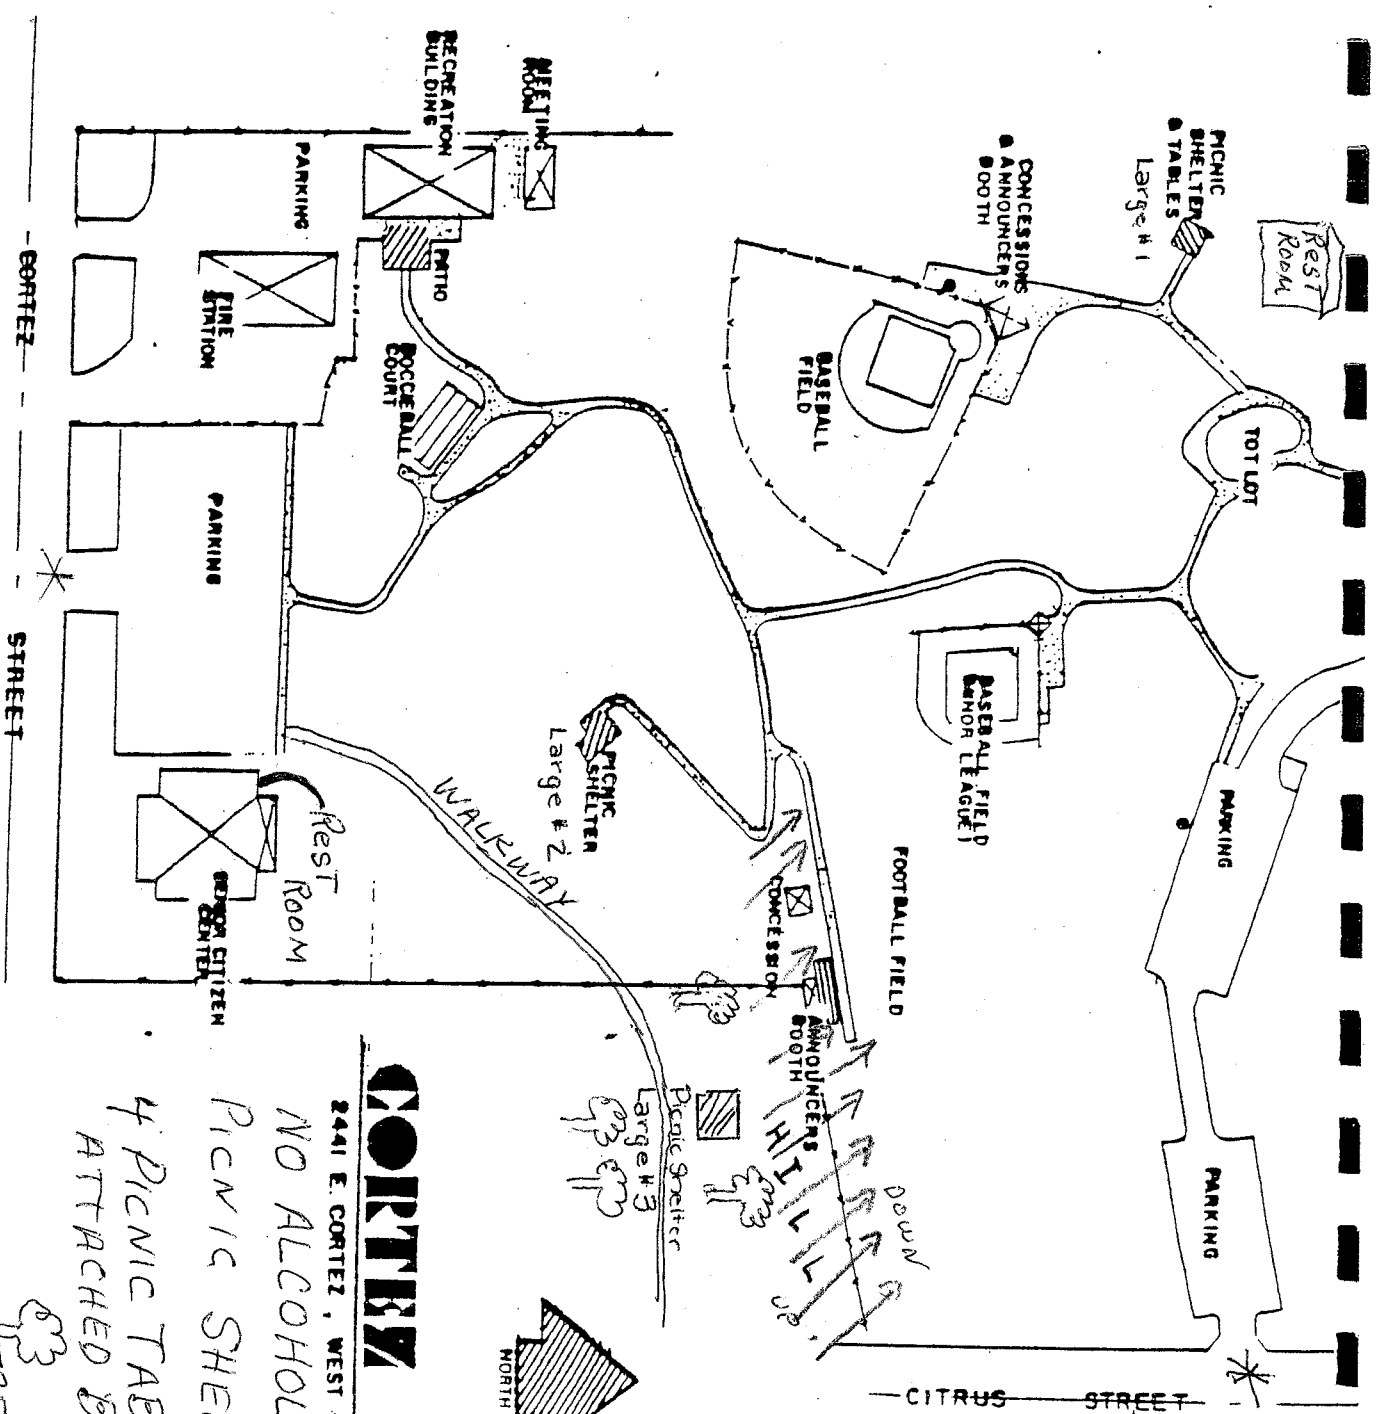

← AZUSA AVE

10
FREEWAY

~~AZUSA~~

Sketch of existing park conditions * ENTER PARK

CORTEZ PARK

2441 E. CORTIZ, WEST COVINA, CALIF.

NO ALCOHOL

PICNIC SHELTER #3

4 PICNIC TABLES WITH ATTACHED BENCHES

TREE

TURN OFF
10 FREEWAY
@ AZUSA AVE
OR CITRUS.
+ GO SOUTH
TO CORTIZ ST

10
FREEWAY